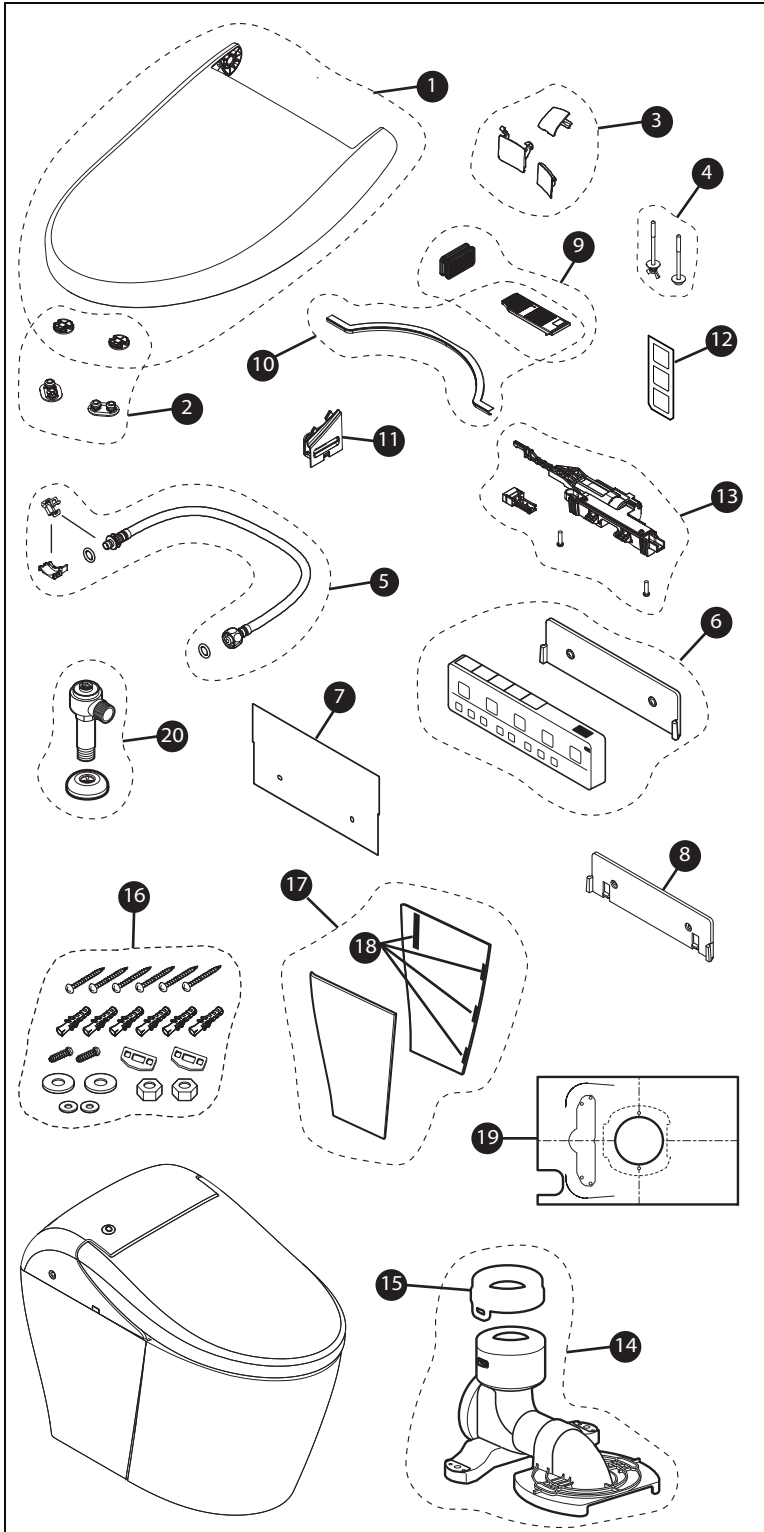

MS7631CEMFG
SN7631M
CT7631CEMFG

WASHLET® G5A Integrated Smart Toilet 1.2Gpf / 1.0Gpf Dual Flush Toilet, Elongated, TORNADO FLUSH®, 12" Modular Rough-In, CEFIONTECT®

Actual Product may vary slightly from illustration

Items	Parts	Description
1	THU6888#01	Lid Assembly - Cotton
2	THU6714	Lid & Seat Bumpers
3	THU6890#01	Wand / Dryer Doors & Drain Cover - Cotton
4	THU6895	Top to Bowl Mounting Bolt Assembly
5	THU6901	Water Supply Hose Assembly
6	THU6903	Remote Control Unit Assembly
7	THU6912	Remote Control Operation Guide
8	THU6911	Anti-Theft Hanger Assembly
9	THU6904#01	Deodorizer Cartridge / Air Filter Assembly - Cotton
10	THU6905#01	Deodorizer Air Filter / Plastic Seal Assembly - Cotton
11	THU6913#01	Deodorizer Louver Assembly - Cotton
12	THU6753	Sensor Adjusting Stickers
13	THU6894#01	Lift Handle Assembly - Cotton
14	THU6876	Drain Socket Assembly
15	THU9652	Drain Socket Gasket
16	THU6877	Bowl Mounting Hardware
17	THU6878#01	Side Panel Assembly - Cotton
18	THU6879	Velcro Fastener for Side Panels
19	THU6875	Installation Template
20	THU6880	Junction Valve Assembly

Product Number Explanations

Two-Piece Toilet
(MS) Toilet and seat
Combination
(7631) Model
(CEM) TORNADO FLUSH®
(F) Universal Height
(G) CEFIONTECT®

WASHLET® Unit
(SN) WASHLET®
(7631) Model
(M) Dual Flush

Bowl Unit
(CT) Bowl
(7631) Model
(C) TORNADO FLUSH®
(E) HET
(M) Dual Flush
(F) Universal Height
(G) CEFIONTECT®