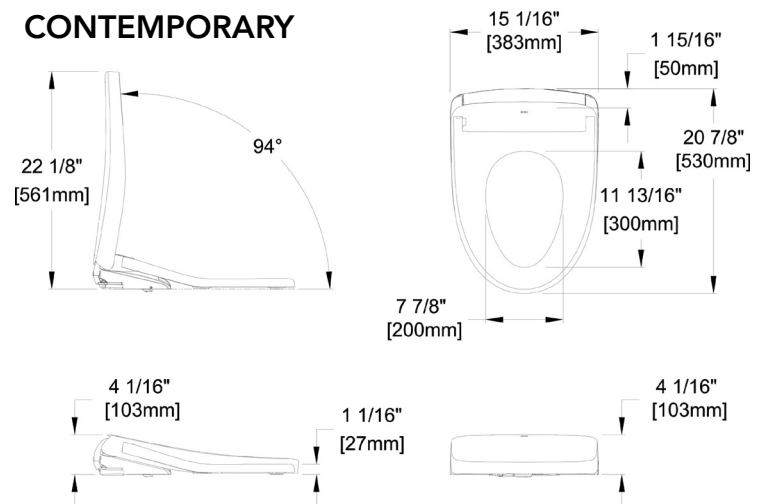

SW4726(AT40)/SW4724(AT40)

**WASHLET® S7
ELONGATED**

SPECIFICATIONS

Power Rating	AC 120 V, 60 Hz
Power Consumption	1290 W
Max Power Consumption	1446 W
Power Cord Length	3.9 ft (1.2m)
Spray Volume	Rear Cleansing: 0.08 – 0.11 gal/min Rear Soft Cleansing: 0.08 – 0.11 gal/min Front Cleansing: 0.08 – 0.11 gal/min Wide Front Cleansing: 0.09 – 0.11 gal/min
Spray Features	Adjustable Surface Temp: 86°F - 104°F (30°C - 40°C) Safety Device: Temperature Fuse
Warm Air Dryer Features	Adjustable Air Temp: 95°F - 140°F (35°C - 60°C) Airflow Volume: 8.83 ft ³ /min Safety Device: Temperature Fuse
Heated Seat Features	Adjustable Surface Temp: 82°F - 97°F (28°C - 36°C) Safety Device: Temperature Fuse
Water Supply Pressure	Minimum: 7.25 PSI (Flowing) Maximum: 108.75 PSI (Static)
Ambient Temp.	32°F - 104°F (0°C - 40°C)
Warranty	Two Year Limited (Residential) One Year Limited (Commercial)
Shipping Weight	SW4724(AT40) / SW4726(AT40): 14.5 lbs
Shipping Dimensions	SW4724(AT40) / SW4726(AT40): 23-3/8" L x 17-5/8" W x 6-1/4" H

DIMENSIONS

CONTEMPORARY

GFCI outlet of 120V, 15amps.
Power cord is 4' long with 3 prongs.

CLASSIC

GFCI outlet of 120V, 15amps.
Power cord is 4' long with 3 prongs.

TOTO®

These dimensions and specifications are subject to change without notice