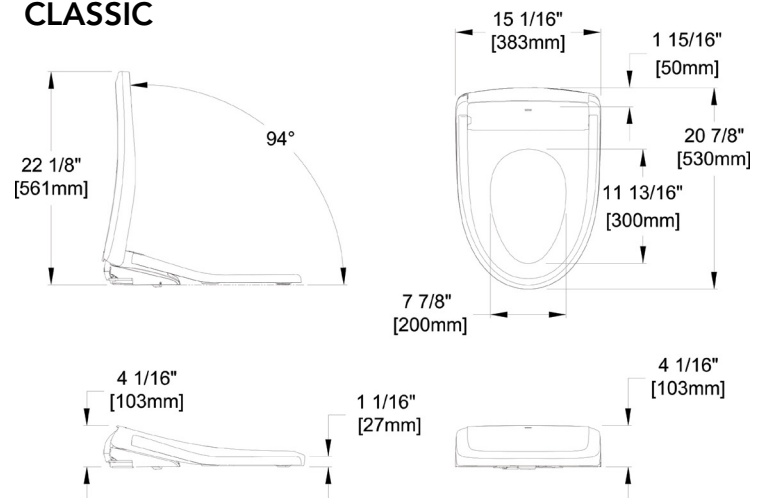

SW4726(AT40)/SW4724(AT40)

**WASHLET® S7
ELONGATED**

SPECIFICATIONS

Power Rating	AC 120 V, 60 Hz
Power Consumption	1290 W
Max Power Consumption	1446 W
Power Cord Length	3.9 ft (1.2m)
Spray Volume	Rear Cleansing: 0.08 – 0.11 gal/min Rear Soft Cleansing: 0.08 – 0.11 gal/min Front Cleansing: 0.08 – 0.11 gal/min Wide Front Cleansing: 0.09 – 0.11 gal/min
Spray Features	Adjustable Surface Temp: 86°F - 104°F (30°C - 40°C) Safety Device: Temperature Fuse
Warm Air Dryer Features	Adjustable Air Temp: 95°F - 140°F (35°C - 60°C) Airflow Volume: 8.83 ft ³ /min Safety Device: Temperature Fuse
Heated Seat Features	Adjustable Surface Temp: 82°F - 97°F (28°C - 36°C) Safety Device: Temperature Fuse
Water Supply Pressure	Minimum: 7.25 PSI (Flowing) Maximum: 108.75 PSI (Static)
Ambient Temp.	32°F - 104°F (0°C - 40°C)
Warranty	Two Year Limited (Residential) One Year Limited (Commercial)
Shipping Weight	SW4724(AT40) / SW4726(AT40): 14.5 lbs
Shipping Dimensions	SW4724(AT40) / SW4726(AT40): 23-3/8" L x 17-5/8" W x 6-1/4" H

DIMENSIONS

CONTEMPORARY

GFCI outlet of 120V, 15amps.
Power cord is 4' long with 3 prongs.

CLASSIC

GFCI outlet of 120V, 15amps.
Power cord is 4' long with 3 prongs.

TOTO®

These dimensions and specifications are subject to change without notice