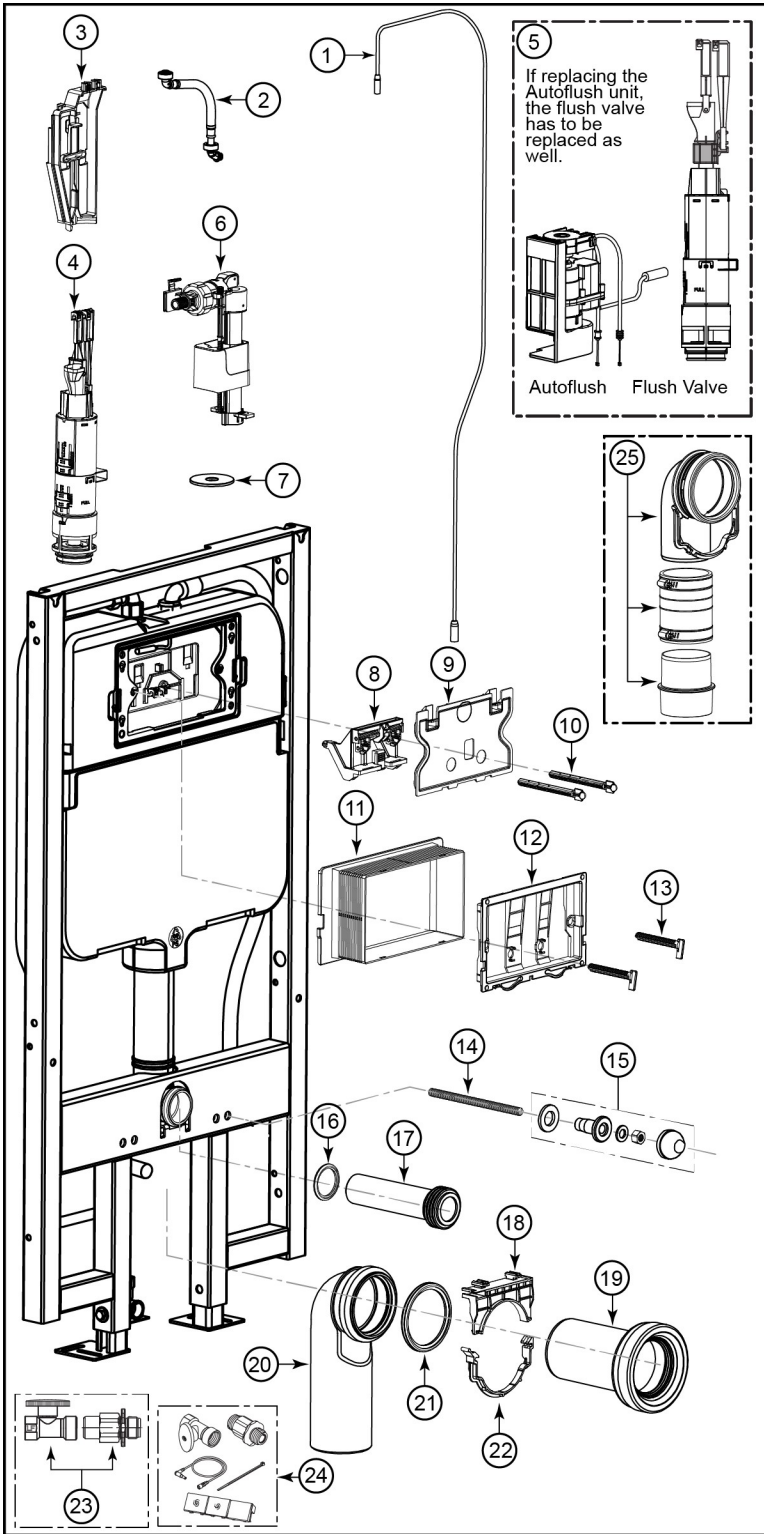

For 2x6 & 2x4 Wall Stud Installation,
 1.28 Gpf/4.8 Lpf & 0.9 Gpf/3.4Lpf, Adjustable Height 15" - 19" & Auto Flush

Item	Part Number	Description
1	THU798-A	Power Cable for Auto Flush
2	THU479-A	Flexible Hose
3	THU549	Hold-Down Bracket for Flush Valve
4	THU753R-A	Flush Valve
5	THU883	Autoflush with Flush Valve Kit for WT173MA
6	TSU46A	Fill Valve
7	THU482	Seal Gasket (1piece)
8	THU480-A	Actuator
9	THU481-A	Splash Guard (WT173MA)
	THU760-A	Splash Guard (WT172 & WT173M)
10	THU608	Push Rod (2 pieces)
11	THU509-A	Push Plate Rough-In
12	THU656-A	Panel Receiver for Push Plate
13	THU607	Locking Tab (2 pieces)
14	THU658-A	Threaded Rod (2 pieces)
15	THU649R-A	Toilet Mounting set (2 sets)
16	THU606	Gasket for Elbow Inlet Pipe (5 pieces)
17	THU489-A	Toilet Inlet Pipe
18	THU548	Upper Bracket
19	THU484-A	Toilet Flange Pipe
20	THU490-A	Elbow Outlet Pipe
21	THU561	Gasket for Elbow Outlet Pipe (5 pieces)
22	THU560	Lower Bracket
23	THU805*	Washlet Connection Kit for WT173M
24	THU859*	Washlet Connection Kit for WT173MA
25	THU343*	2x4 Outlet Drain Kit

Actual Product may vary slightly from illustration.

Note: * Item sold separately.