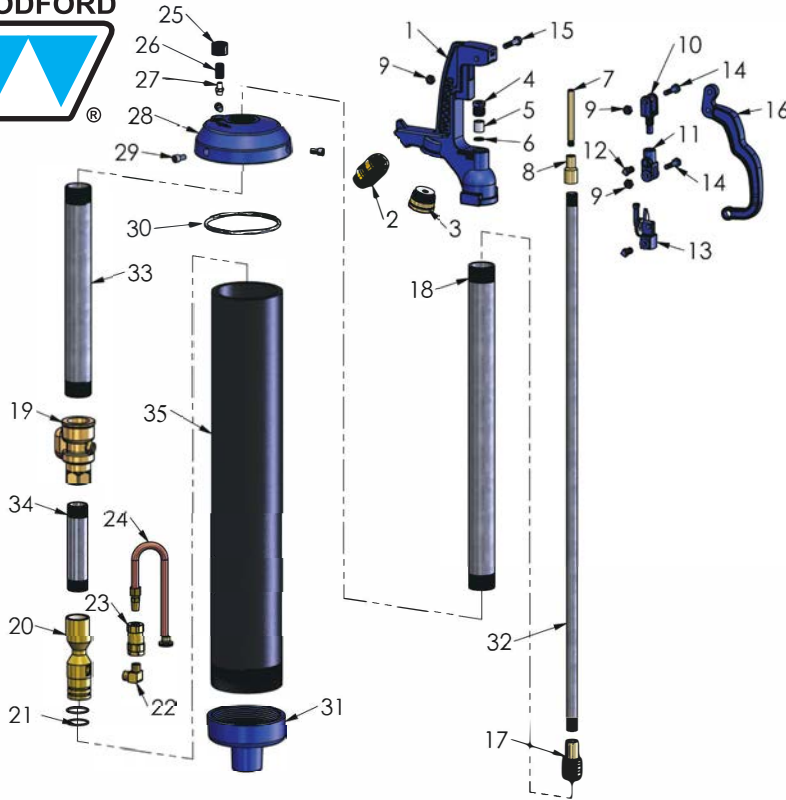

**WOODFORD**

**MODEL S3 PARTS LIST**

ITEM	PART #	DESCRIPTION
	15219	S3 Head Assembly (Includes Items 1-16)
1	10449	Head
2	37HF-BR	37HF Backflow Preventer
3	15220	Diverter Assembly
4	10100	Packing Nut
5	10101	Packing
6	10102	Packing Support Washer
7	10104	Brass Rod Stem
8	10011	Reducing Coupling
9	10206	Hex Nut
10	10444	Upper Link
11	15211	Lower Link (with set screw 10019)
12	10019	Set Screw
13	15241	Cam and Clevis Assembly (blue)
14	10020	Link Bolt
15	10021	Lever Bolt
16	10443	Lever
17	10106	Plunger
18	10285	Upper Pipe (21 5/16" Long)
19	10017	Valve Body (1" NPT Inlet)
20	15189	Venturi Assembly
21	10321	Valve Body O-Ring (2 Required)
22	10432	Brass Elbow
23	10408	Check Valve
24	15216	Siphon Tube Assembly
25	10446	Vent Cap
26	10445	3/8" Pipe Nipple
27	15136	Sniffer Valve
28	15218	Casing Cover w/Warning Label
	15218N	Un-Threaded Casing Cover w/Warning Label (Pre-Sept 2013)
29	10409	Reservoir Clamp Screw (3)
30	10410	Reservoir O-Ring
31	10401	Inlet Casting
32		<b>OPERATING PIPE</b>
		<b>(Bury Depth &amp; Length)</b>
	10023	1' Bury (35 1/2" Long)
	10024	2' Bury (47 1/2" Long)
	10025	3' Bury (59 1/2" Long)
	10026	4' Bury (71 1/2" Long)
	10027	5' Bury (83 1/2" Long)
	10028	6' Bury (95 1/2" Long)
	10029	7' Bury (107 1/2" Long)
33		<b>1 1/4" LOWER PIPE</b>
		<b>(Bury Depth &amp; Length)</b>
	10270	1' Bury (13 3/4" Long)
	10271	2' Bury (25 3/4" Long)
	10272	3' Bury (37 3/4" Long)
	10273	4' Bury (49 3/4" Long)
	10274	5' Bury (61 3/4" Long)
	10275	6' Bury (73 3/4" Long)
	10276	7' Bury (85 3/4" Long)
34		<b>1" EXTENSION PIPE</b>
		<b>(Bury Depth &amp; Length)</b>
	10411	1' Bury (5 5/8" Long)
	10412	2' Bury (7" Long)
	10413	3' Bury (8 3/8" Long)
	10414	4' Bury (9 3/4" Long)
	10415	5' Bury (11 1/8" Long)
	10416	6' Bury (12 1/2" Long)
	10417	7' Bury (13 7/8" Long)
35		<b>RESERVOIR PVC CASING</b>
		<b>(Bury Depth &amp; Length)</b>
	10421	1' Bury (26" Long)
	10422	2' Bury (39 1/4" Long)
	10423	3' Bury (52 3/4" Long)
	10424	4' Bury (66" Long)
	10425	5' Bury (79 1/2" Long)
	10426	6' Bury (92 3/4" Long)
	10427	7' Bury (106 1/4" Long)
	15201	Warning Label Kit