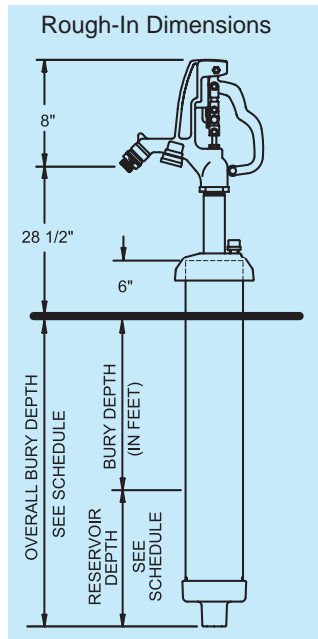

For more information contact...

WOODFORD MANUFACTURING COMPANY, LLC.

2121 Waynoka Road, Colorado Springs, Colorado 80915 • Phone: (800) 621-6032 • Fax: (800) 765-4115

To view our complete product line visit: www.woodfordmfg.com or email: sales@woodfordmfg.com