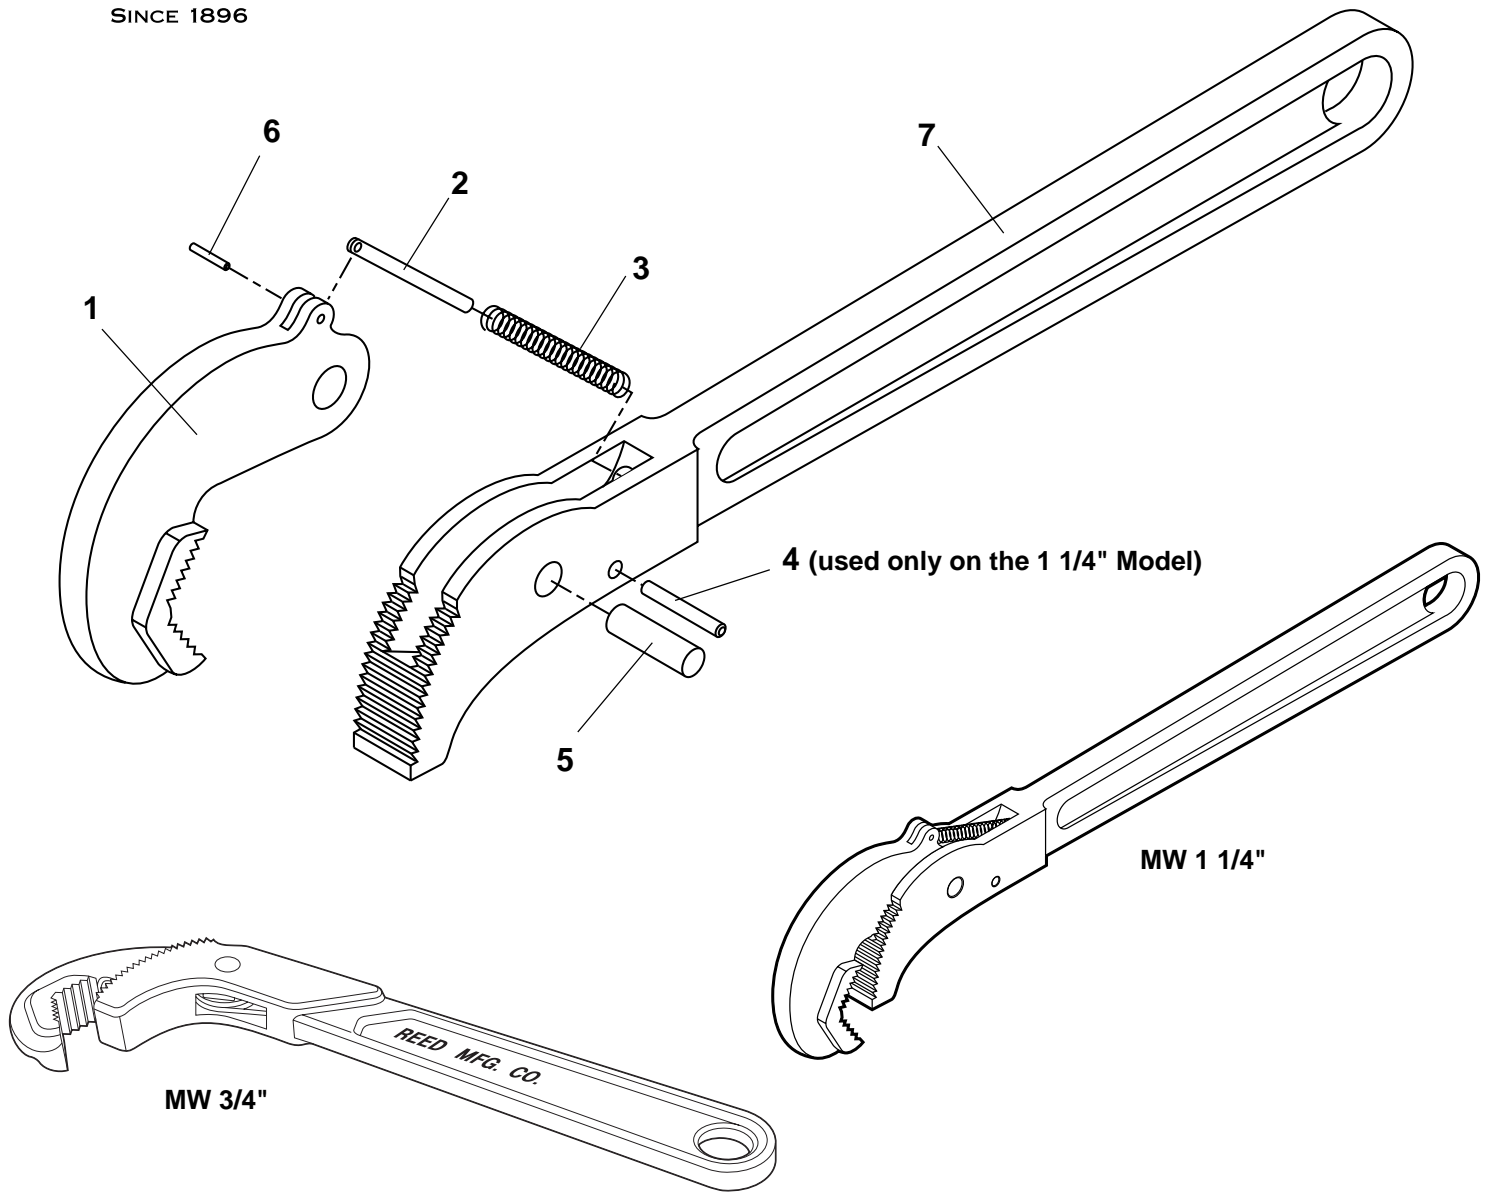

PIPE TOOLS & VISES
SINCE 1896

One Hand Wrenches

Replacement Parts

Parts List

Ref. No.	Description	MW 3/4" Item Code	MW 1 1/4" Item Code	Old Style MW 1 1/4" Item Code
1	Jaw	92723	90902	92726
2	Link	—	40510	—
3	Spring	40013	40511	40014
4	Stop Pin	—	30008	30008
5	Pivot Pin	92724	92727	92727
6	Spring Pin	—	30210	—
7	Handle	92722	90901	92725